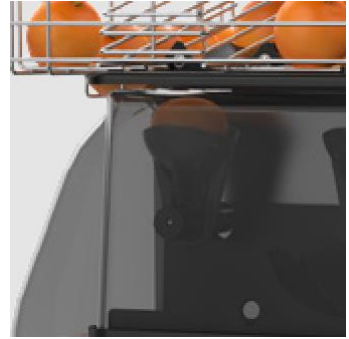

Available in 4 colours

Ref.Z06-NBE

Ref.Z06-NOR

Ref.Z06-NGP

Ref.Z06-NBR

The evolution to Nature

- Customisable bins
- High quality injected plastic nuts
- Smoky grey front cover
- EVS Advanced juice extraction system
- Higher capacity bins
- Automatic filter
- Standard contact sensor
- New digital control plate (bin counter, acoustic warnings, standby,...)

— **Greater yield:** the new kit leads to greater juice extraction yield. Thanks to its new design, up to 10% more juice can be obtained.

Technical features

Fruit per minute	10
Weight	52.5 kg
Peel collection	22 l (2 x 11 l)
Fruit diameter	55-75 mm /70-90 mm. Opt: 45-60 mm
Measurements	811 (h) x 548 (l) x 431 (w) mm
Protection	Blockagesensors
Basketcapacity	9 kg
Feeder	1.5kg
Programmer	Yes
Filter	Automatic

Smoky grey front cover

Automatic filter

Injected plastic nuts