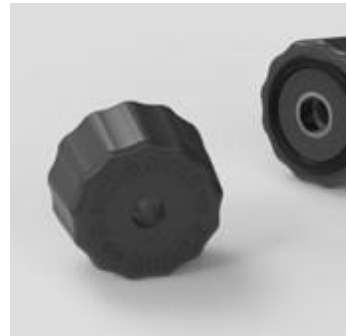

Available in 4 colours

Ref.Z06-NBE

Ref.Z06-NOR

Ref.Z06-NGP

Ref.Z06-NBR

The evolution to Nature

- Customisable bins
- High quality injected plastic nuts
- Smoky grey front cover
- EVS Advanced juice extraction system
- Higher capacity bins
- Automatic filter
- Standard contact sensor
- New digital control plate (bin counter, acoustic warnings, standby,...)

— **Greater yield:** the new kit leads to greater juice extraction yield. Thanks to its new design, up to 10% more juice can be obtained.

Technical features

Fruit per minute	10
Weight	52.5 kg
Peel collection	22 l (2 x 11 l)
Fruit diameter	55-75 mm /70-90 mm. Opt: 45-60 mm
Measurements	811 (h) x 548 (l) x 431 (w) mm
Protection	Blockagesensors
Basketcapacity	9 kg
Feeder	1.5kg
Programmer	Yes
Filter	Automatic

Smoky grey front cover

Automatic filter

Injected plastic nuts