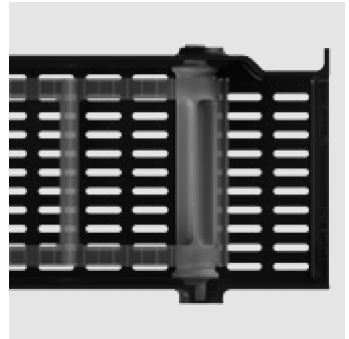

— **Greater yield:** the new kit leads to greater juice extraction yield. Thanks to its new design, up to 10% more juice can be obtained.

Technical features

Fruit per minute	10
Weight	52.5 kg
Peel collection	22 l (2 x 11 l)
Fruit diameter	55-75 mm /70-90 mm. Opt: 45-60 mm
Measurements	811 (h) x 548 (l) x 431 (w) mm
Protection	Blockagesensors
Basketcapacity	9 kg
Feeder	1.5kg
Programmer	Yes
Filter	Automatic

Smoky grey front cover

Automatic filter

Injected plastic nuts